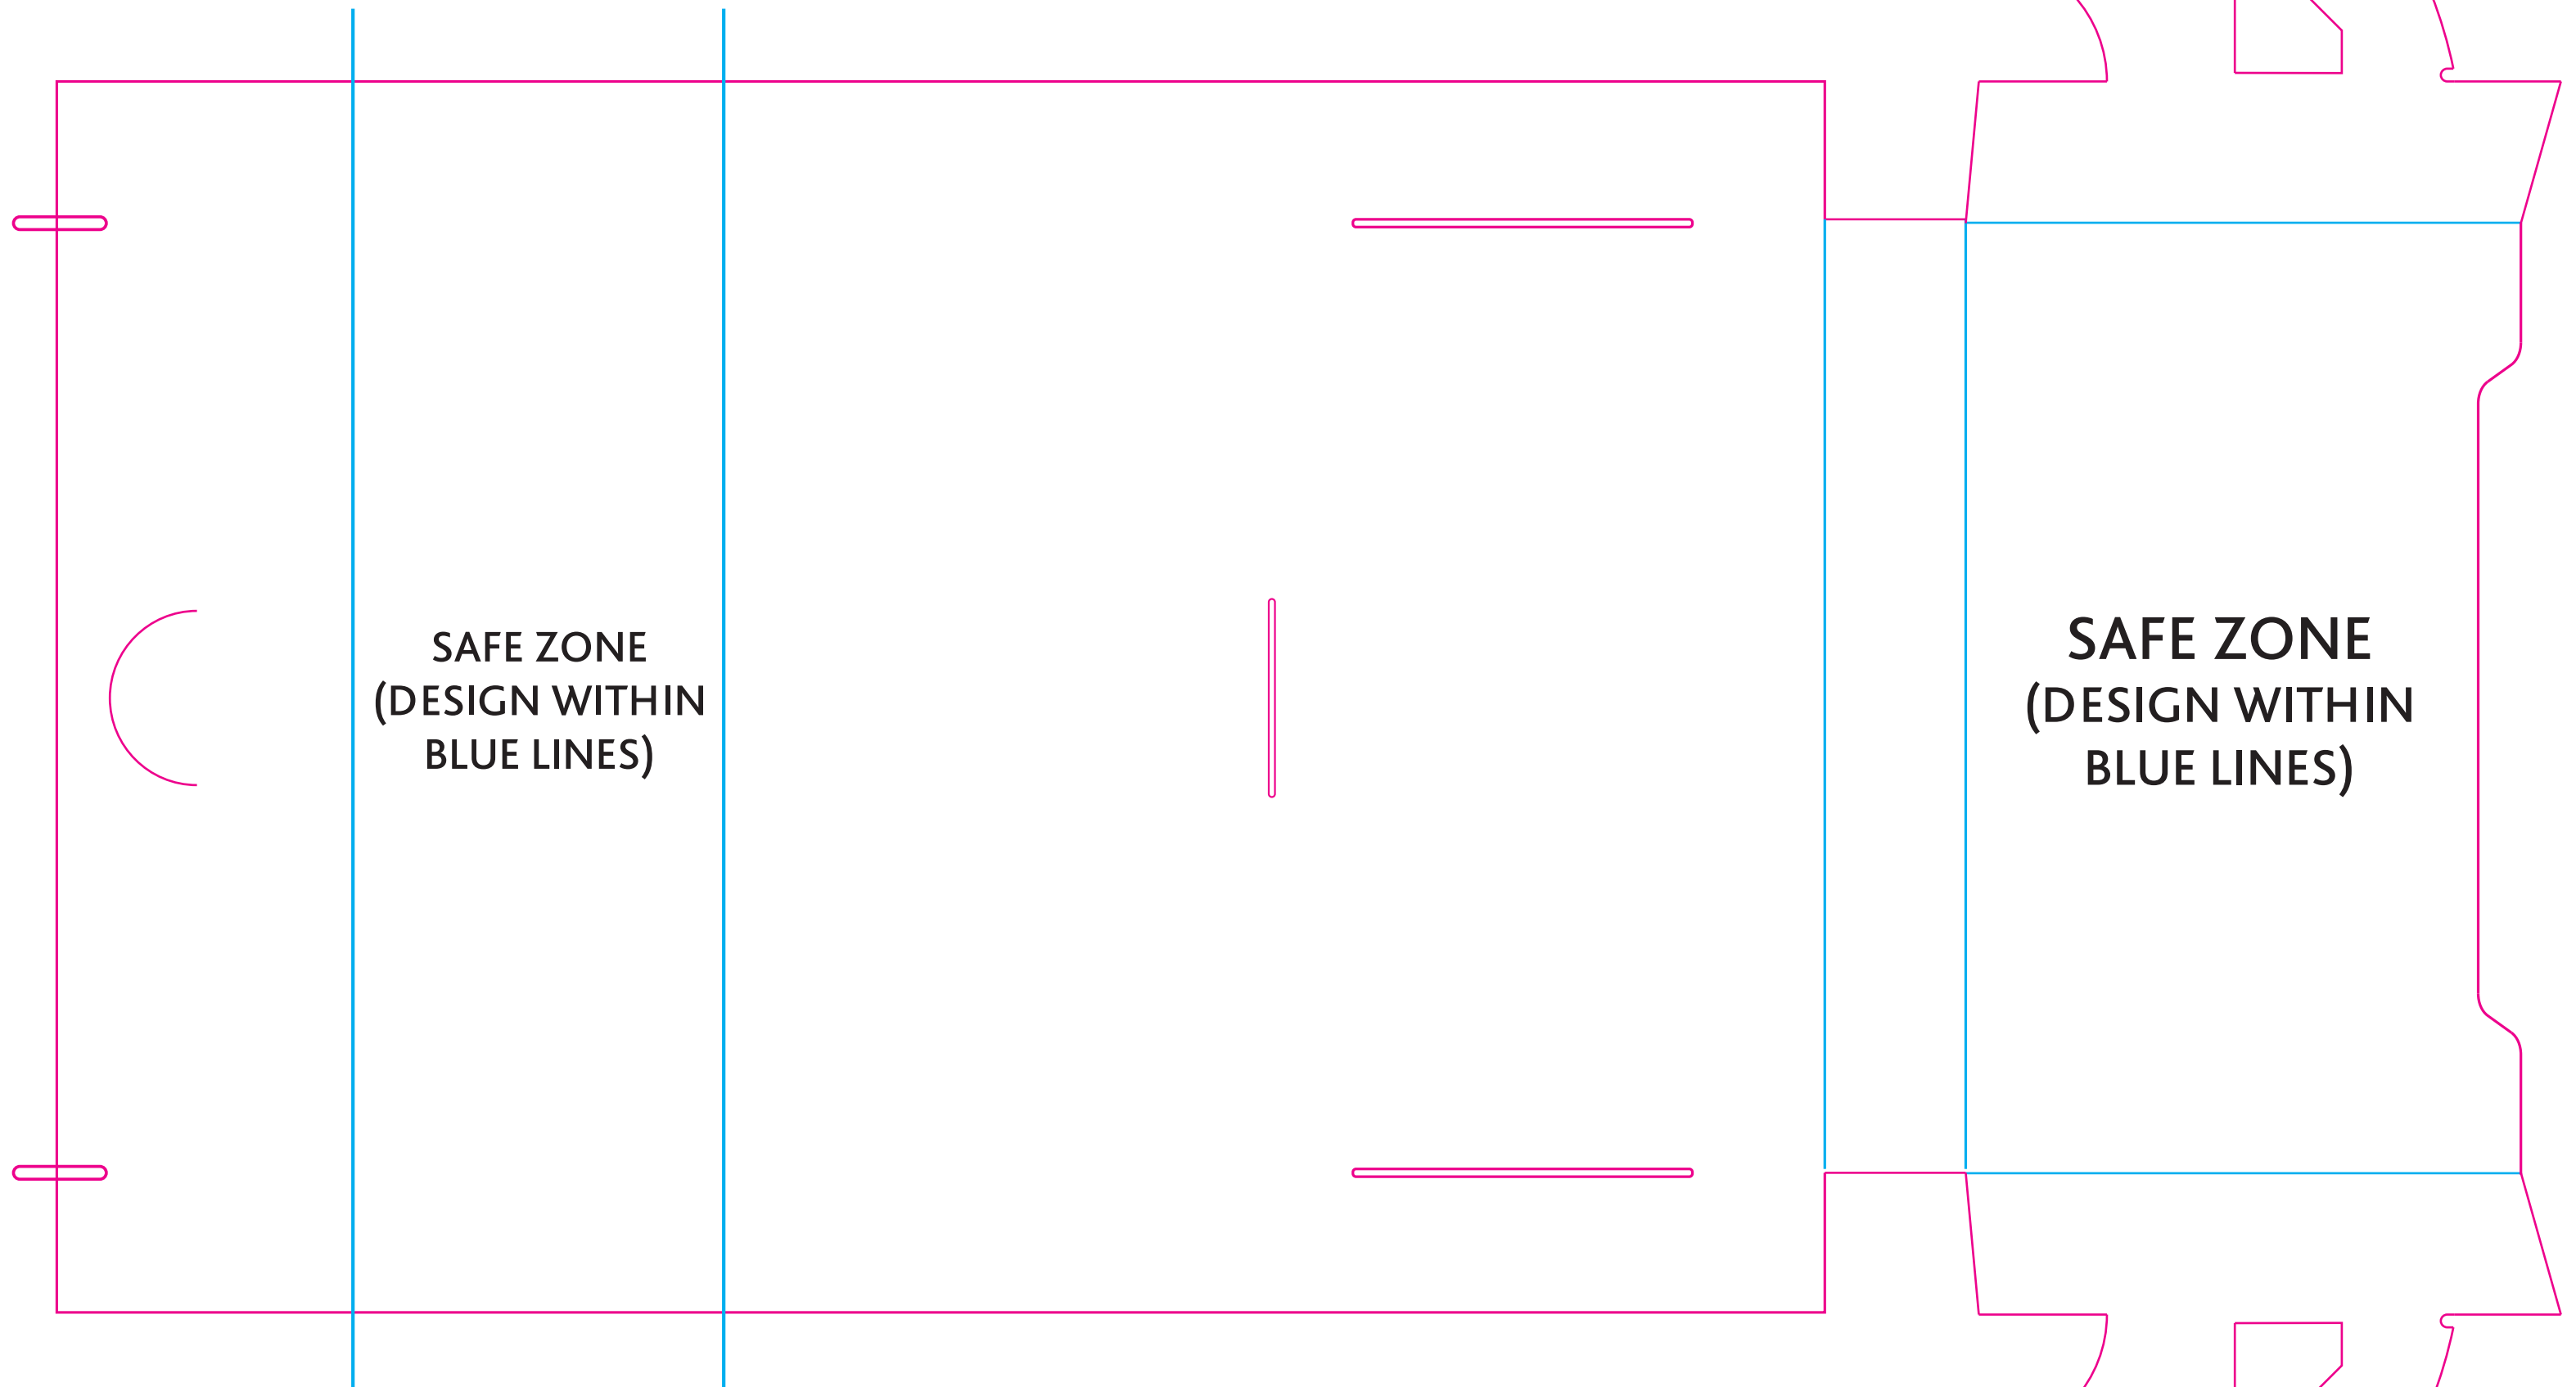

TRIM LINE

SAFE ZONE

A5 Leaflet Dispenser (210mm x 148mm)

Please Note:

TRIM LINE - This is where the product will be cut to size.

SAFE ZONE - Please keep any important text/imagery within the safe zone. This is to ensure it is not cut off when trimming.