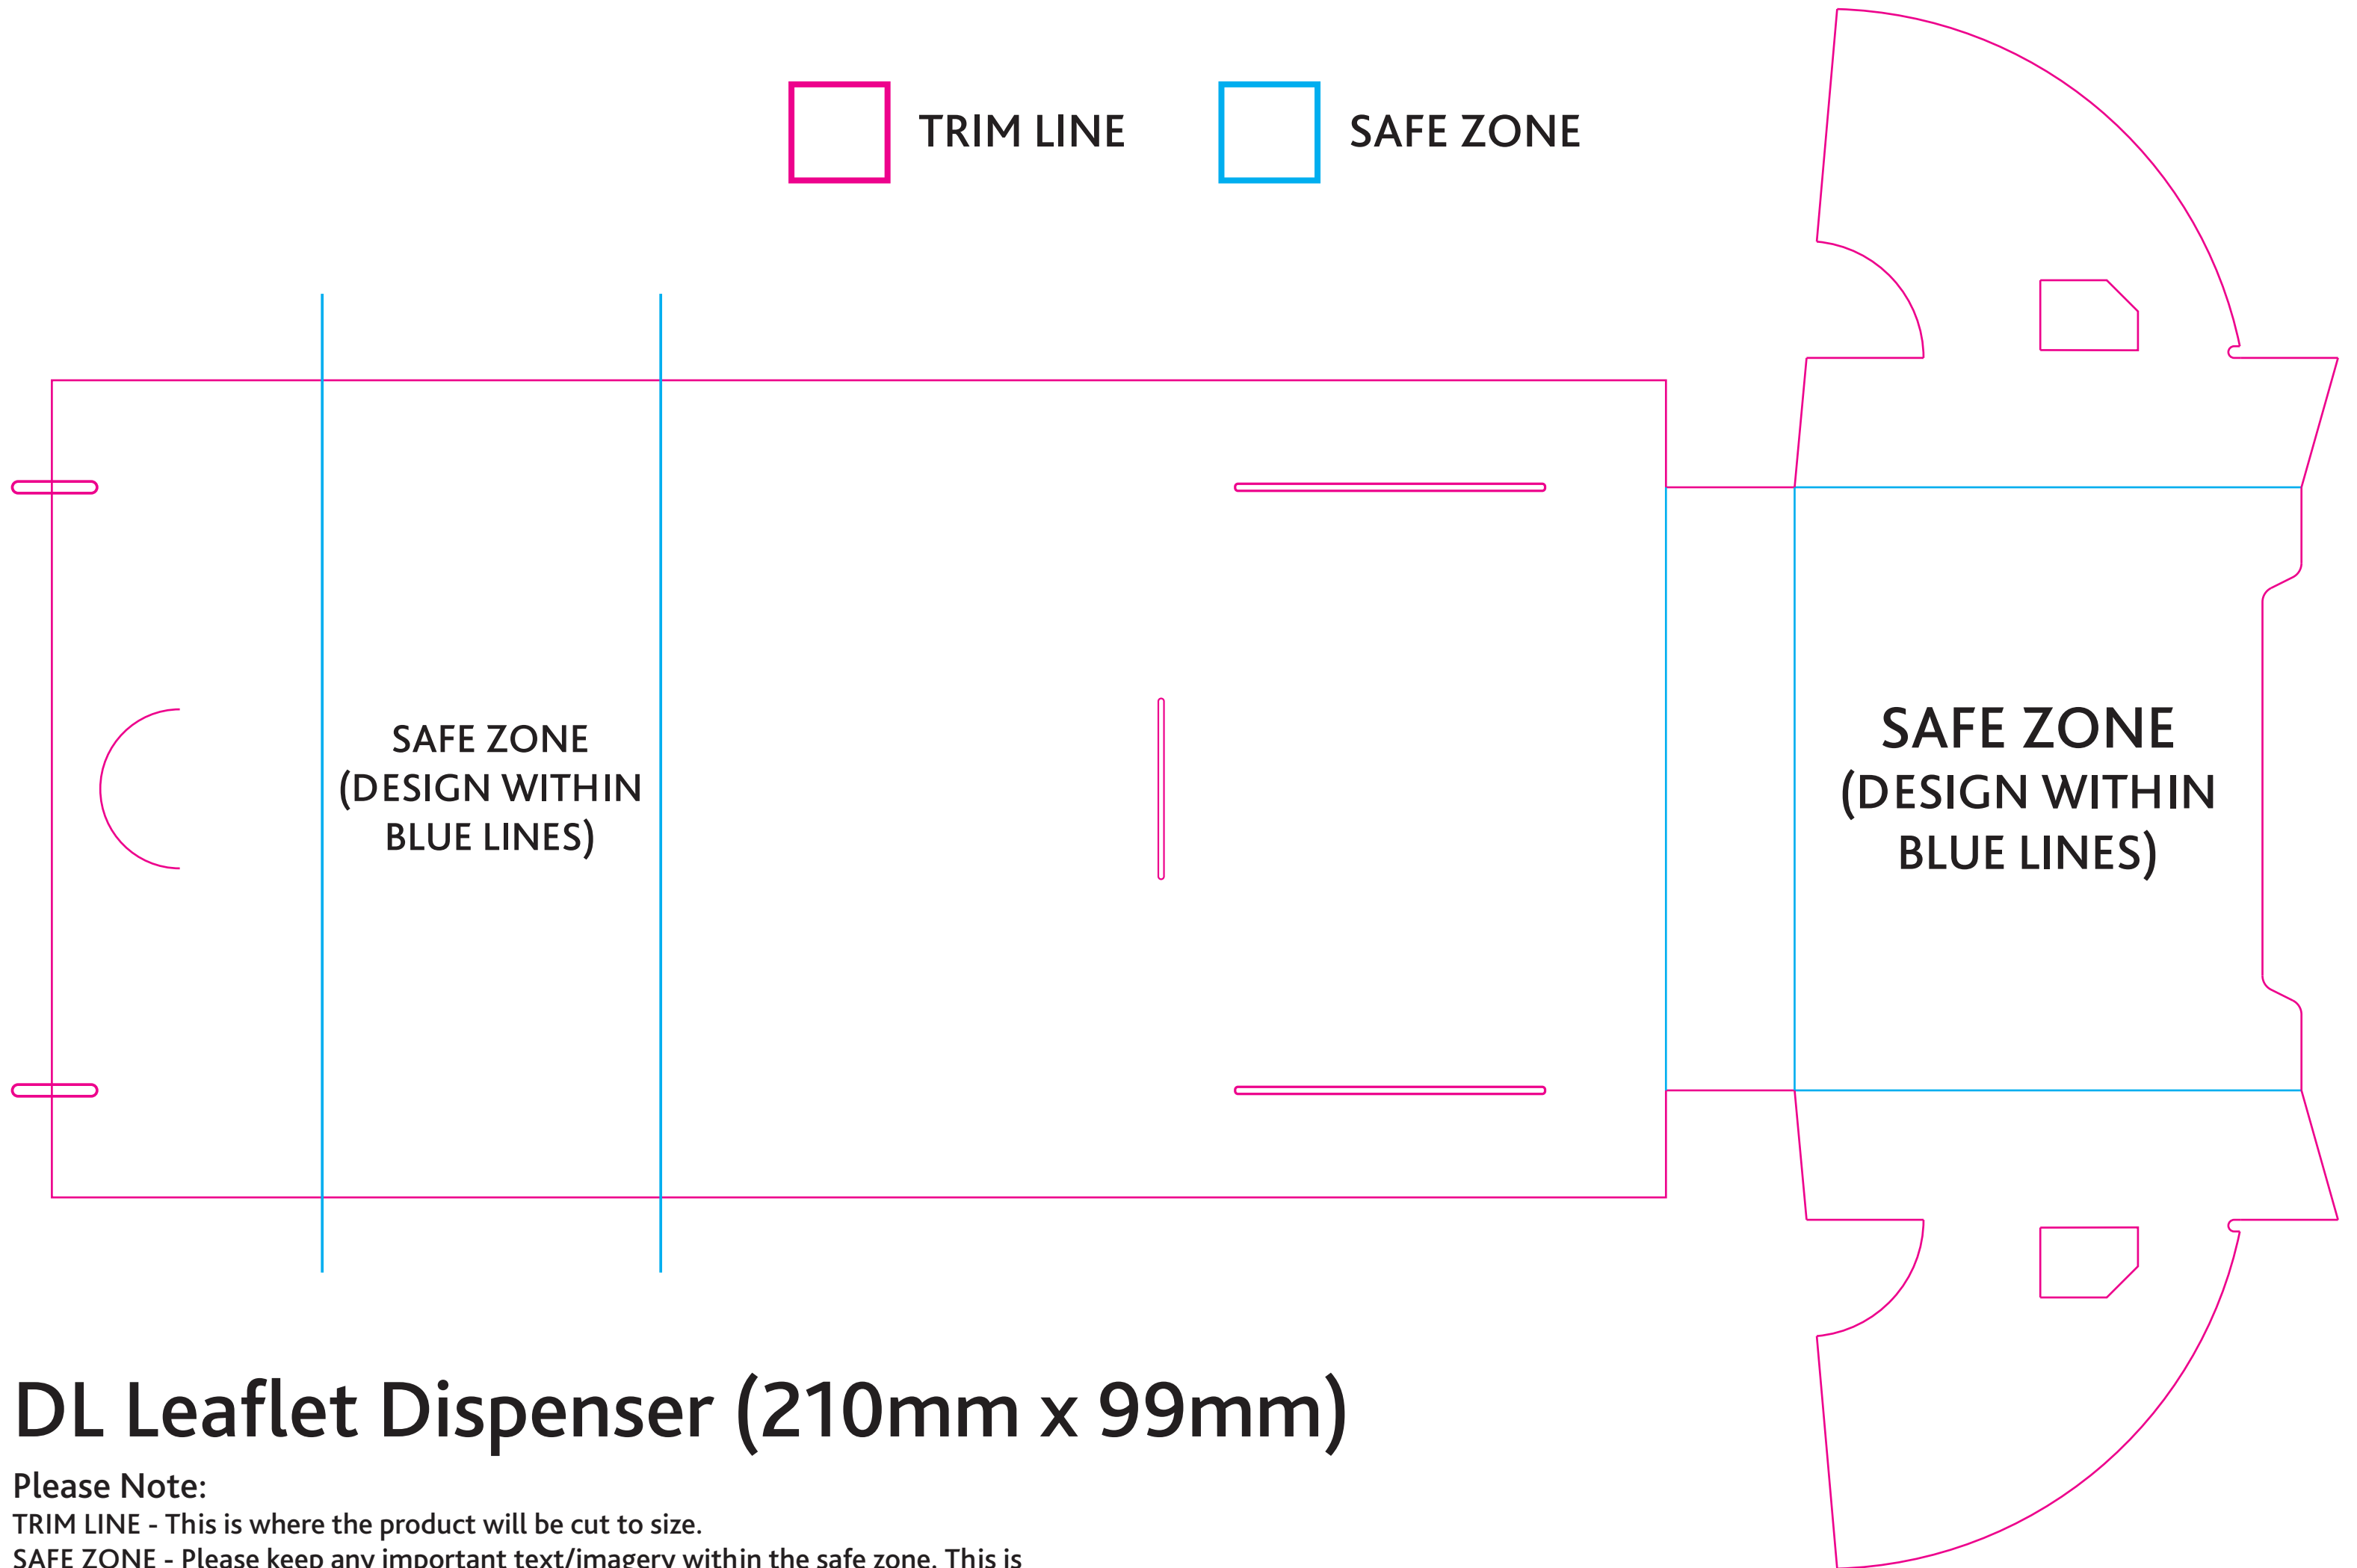

TRIM LINE

SAFE ZONE

DL Leaflet Dispenser (210mm x 99mm)

Please Note:

TRIM LINE - This is where the product will be cut to size.

SAFE ZONE - Please keep any important text/imagery within the safe zone. This is to ensure it is not cut off when trimming.